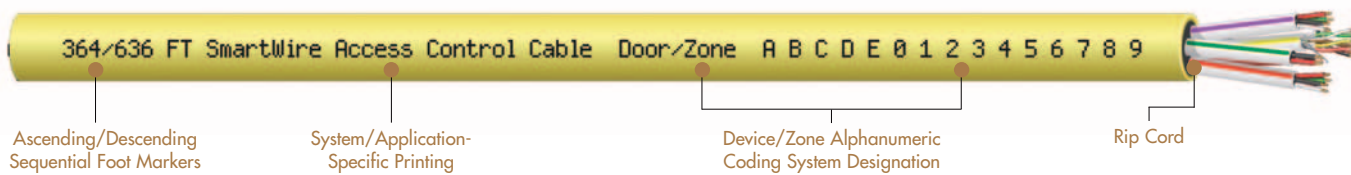

# Card Access 4 Element Composite Cable

SMARTWIRE CARD ACCESS 4 ELEMENT COMPOSITE CABLE:

## Card Access 4 Element Composite Cable Features Include:

- Ascending/Descending Sequential Foot Markers show how much cable remains in your box or on your reel and are invaluable for determining installed wire-length segments.
- A vibrant yellow outer jacket (orange for non-plenum) provides protection to interior elements from cable pulling and other job-site hazards.
- “SmartWire Access Control Cable” application-specific printing.
- Door/Zone Alphanumeric Coding System “Door/Zone A B C D E 0 1 2 3 4 5 6 7 8 9”.
- A Rip Cord, included in most cables, offers the easiest way to strip a jacket and get to conductors.