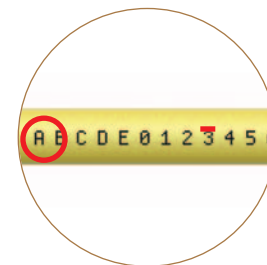

### EXAMPLES OF IDENTIFYING LOCATIONS:

A Identifies North Wing

B Identifies West Wing

### EXAMPLES OF IDENTIFYING DOOR NUMBER WITHIN A ZONE:

A-3 Identifies North Wing Door 3

B-21 Identifies West Wing Door 21

**INTERIOR ELEMENTS:**

**Purple Stripe** "Lock Power A B C D E 0 1 2 3 4 5 6 7 8 9"  
Element 1: 18 AWG, 4 Conductor Non-Shielded Plenum