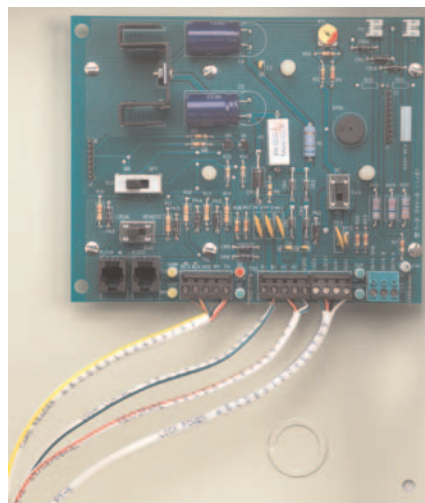

# Card Access 4 Element Composite Cable

SMARTWIRE CARD ACCESS 4 ELEMENT COMPOSITE CABLE:

## Card Access 4 Element Composite Cable Features Include:

- Ascending/Descending Sequential Foot Markers show how much cable remains in your box or on your reel and are invaluable for determining installed wire-length segments.
- A vibrant yellow outer jacket (orange for non-plenum) provides protection to interior elements from cable pulling and other job-site hazards.
- “SmartWire Access Control Cable” application-specific printing.
- Door/Zone Alphanumeric Coding System “Door/Zone A B C D E 0 1 2 3 4 5 6 7 8 9”.
- A Rip Cord, included in most cables, offers the easiest way to strip a jacket and get to conductors.

Windy City Wire's SmartWire Card Access 4 Element Composite Cable.

Interior color codes make for easy identification.

# Breaking Down Card Access 4 Element Composite Cable