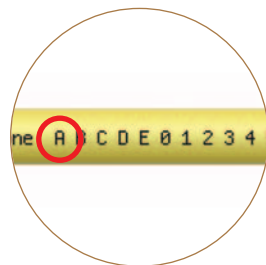

EXAMPLES OF IDENTIFYING LOCATIONS:

A Identifies North Wing