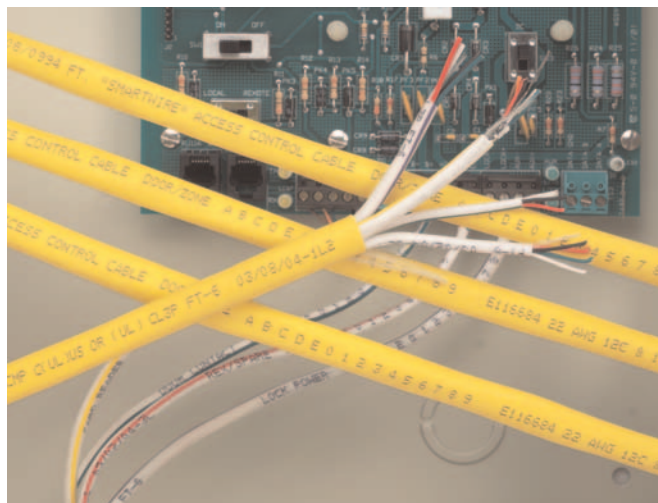

# Card Access 4 Element Composite Cable

SMARTWIRE CARD ACCESS 4 ELEMENT COMPOSITE CABLE:

## Card Access 4 Element Composite Cable Features Include:

- Ascending/Descending Sequential Foot Markers show how much cable remains in your box or on your reel and are invaluable for determining installed wire-length segments.
- A vibrant yellow outer jacket (orange for non-plenum) provides protection to interior elements from cable pulling and other job-site hazards.
- “SmartWire Access Control Cable” application-specific printing.
- Door/Zone Alphanumeric Coding System “Door/Zone A B C D E 0 1 2 3 4 5 6 7 8 9”.
- A Rip Cord, included in most cables, offers the easiest way to strip a jacket and get to conductors.

Windy City Wire's SmartWire Card Access 4 Element Composite Cable.

Interior color codes make for easy identification.

## 1. Ascending/Descending Sequential Foot Markers:

Stop the guesswork! You will always know how much cable remains in your box or on your reel.

Ascending/Descending Sequential Foot Markers

And determining installed wire-length segments couldn't be easier.